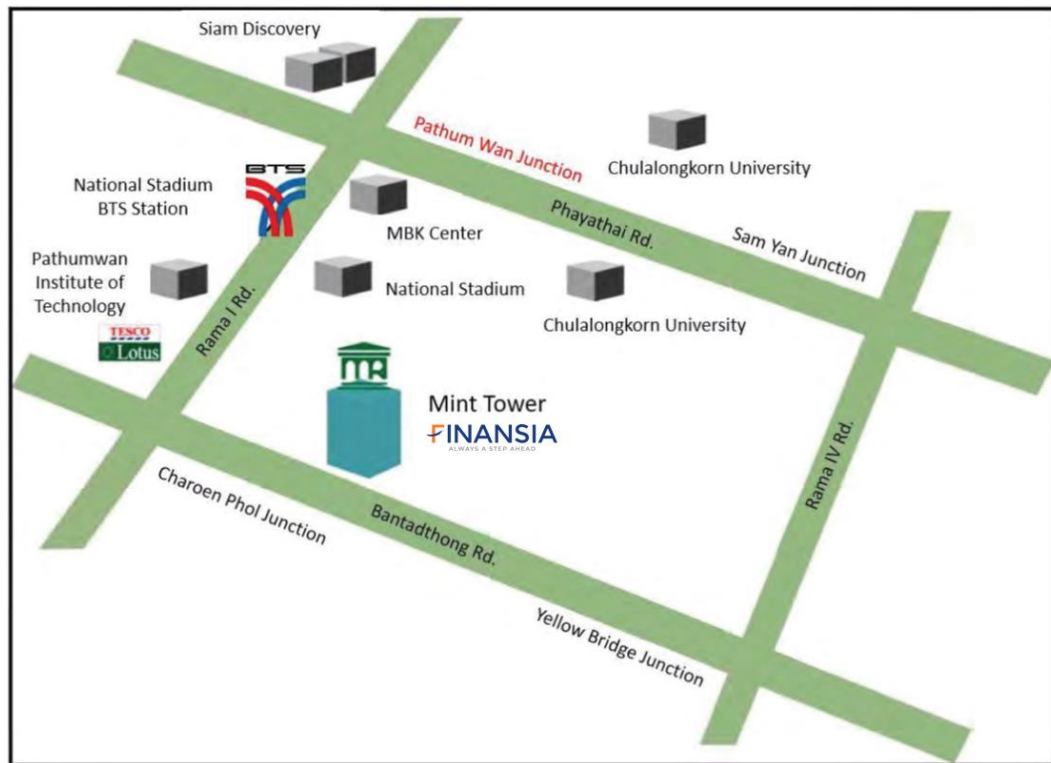

Map of Place of Subscription and Settlement of Subscription Payments

Please contact:

Contact: Ms. Chulakull Phumon

Custodian Department

Finansia Syrus Securities Public Company Limited

719 Mint Tower, 7th Floor, Banthadthong Road, Wang Mai, Pathumwan, Bangkok 10330